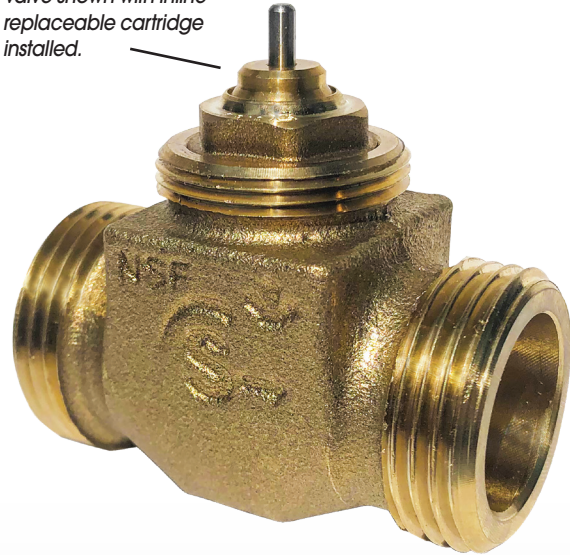

2 WAY UNION VALVE BODY
with Flat Union Connections

Spartan Peripheral Devices 2 way VN24025FLT series, NSF rated, globe control valve bodies, with flat union connections on both ports, are available in 1/2", 3/4" and 1" sizes. These valve bodies will accept a variety of flat unions made by many manufacturers (compatible with Pro Press, Pex, Solder Type and others for a variety of pipes).

They are designed for hot or cold domestic water with a standard EN cartridge. They are compatible and interchangeable with the complete line of Spartan control valve actuators. See Spartan actuators data sheet. The commercial application globe valve bodies utilize low lead anti dezincification ECO brass and are guaranteed for the life of the building.

Valve shown with inline replaceable cartridge installed.

GENERAL SPECIFICATIONS

- Body Material:** Low lead, low zinc brass, ECO brass alloy C87850
- Pressure Rating** ANSI 250 (400 PSI at 32°F to 150°F, 250 PSI at 250°F) PN25
- Max. Test Pressure** 1200 PSI (81 bar)
- Max. ΔPressure** 50 PSI (3.5 bar) can be exceeded but with possible water noise
- Valve Stem** "Mirror – maker" burnished 303 stainless steel stems
- Rangeability** 100:1, with "Equal % flow cartridge"
- Stem Travel** 5/32" (4mm)
- Stem Position** UP = valve open (default), DOWN = valve closed
- Available CVs** 3.50
- Complies with** NSF/ANSI/CAN 61/ ANSI 372 <MH65302>