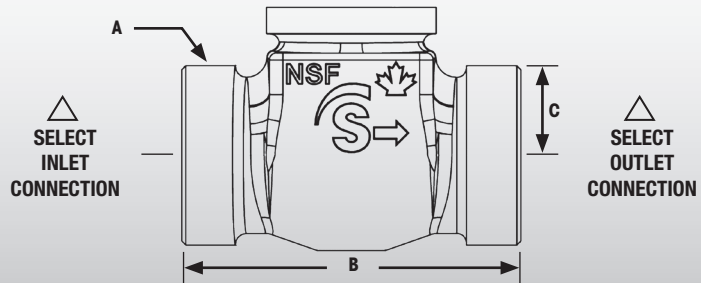

Valve shown with inline replaceable cartridge installed.

GENERAL SPECIFICATIONS

- Body Material:** Low lead, low zinc brass, ECO brass alloy C87850
- Pressure Rating** ANSI 250 (400 PSI at 32°F to 150°F, 250 PSI at 250°F) PN25
- Max. Test Pressure** 1200 PSI (81 bar)
- Max. ΔPressure** 50 PSI (3.5 bar) can be exceeded but with possible water noise
- Valve Stem** "Mirror – maker" burnished 303 stainless steel stems
- Rangeability** 100:1, with "Equal % flow cartridge"
- Stem Travel** 5/32" (4mm)
- Stem Position** UP = valve open (default), DOWN = valve closed
- Available CVs** 3.50
- Complies with** NSF/ANSI/CAN 61/ ANSI 372 <MH65302>

DIMENSIONS (nominal) and WEIGHT

PART #	A	B	C	WEIGHT oz(gr)
VN24025FLT	1" BSPB	2-1/2" (64mm)	1-1/8" (28mm)	9.7 (260)

HOW TO ORDER

1 - NSF RATED PIPE CONNECTION REQUIRED				2 - NSF VALVE BODY G1 AND NSF CARTRIDGE CV3.5		3 - ACTUATOR
TYPE	BRAND	SIZE	MODEL	VN24025FLT	EN3.5	FOR COMPLETE ACTUATOR CHOICES SEE OUR ZONE VALVE SELECTION GUIDE ELECTRIC THERMO-ELECTRIC THERMOSTATIC PNEUMATIC WIRELESS COMMUNICATION
SHARKBITE (From Spartan)						
PEX / COPPER		1/2	AVSB1225FLT			
		3/4	AVSB3425FLT			
VIEGA (From your local wholesaler)						
COPPER ProPress		1/2	79800			
		3/4	79805			
		1	79810			
PEX PureFlow Pex, FostaPex, Barrier PEX		3/4	96140			
		1	96160			