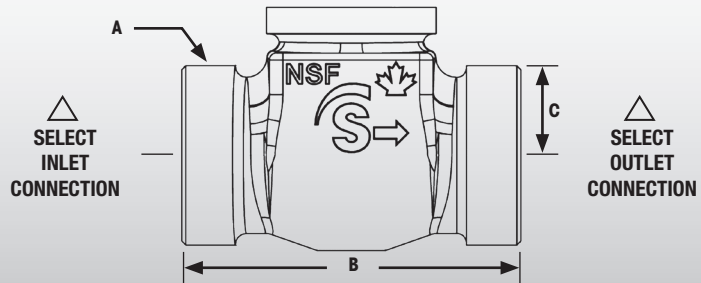

Valve shown with inline replaceable cartridge installed.

Valve NSF/ANSI 61, also certified to NSF/ANSI 372. Registration MH65302

GENERAL SPECIFICATIONS

- Body Material:** Low lead, low zinc brass, ECO brass alloy C87850
- Pressure Rating** ANSI 250 (400 PSI at 32°F to 150°F, 250 PSI at 250°F) PN25
- Max. Test Pressure** 1200 PSI (81 bar)
- Max. ΔPressure** 50 PSI (3.5 bar) can be exceeded but with possible water noise
- Valve Stem** "Mirror – maker" burnished 303 stainless steel stems
- Rangeability** 100:1, with "Equal % flow cartridge"
- Stem Travel** 5/32" (4mm)
- Stem Position** UP = valve open (default), DOWN = valve closed
- Available CVs** 3.50 (
- NSF Registration** MH65302

DIMENSIONS (nominal) and WEIGHT

PART #	A	B	C	WEIGHT oz(gr)
VN24025FLT	1" BSPB	2-1/2" (64mm)	1-1/8" (28mm)	9.7 (260)

HOW TO ORDER

1 - NSF RATED PIPE CONNECTION REQUIRED				2 - NSF VALVE BODY G1 AND NSF CARTRIDGE CV3.5		3 - ACTUATOR
TYPE	BRAND	SIZE	MODEL	VN24025FLT	EN3.5	FOR COMPLETE ACTUATOR CHOICES SEE OUR ZONE VALVE SELECTION GUIDE ELECTRIC THERMO-ELECTRIC THERMOSTATIC PNEUMATIC WIRELESS COMMUNICATION
SHARKBITE (From Spartan)						
PEX / COPPER		1/2	AVSB1225FLT			
		3/4	AVSB3425FLT			
VIEGA (From your local wholesaler)						
COPPER ProPress		1/2	79800			
		3/4	79805			
		1	79810			
PEX PureFlow Pex, FostaPex, Barrier PEX		3/4	96140			
		1	96160			